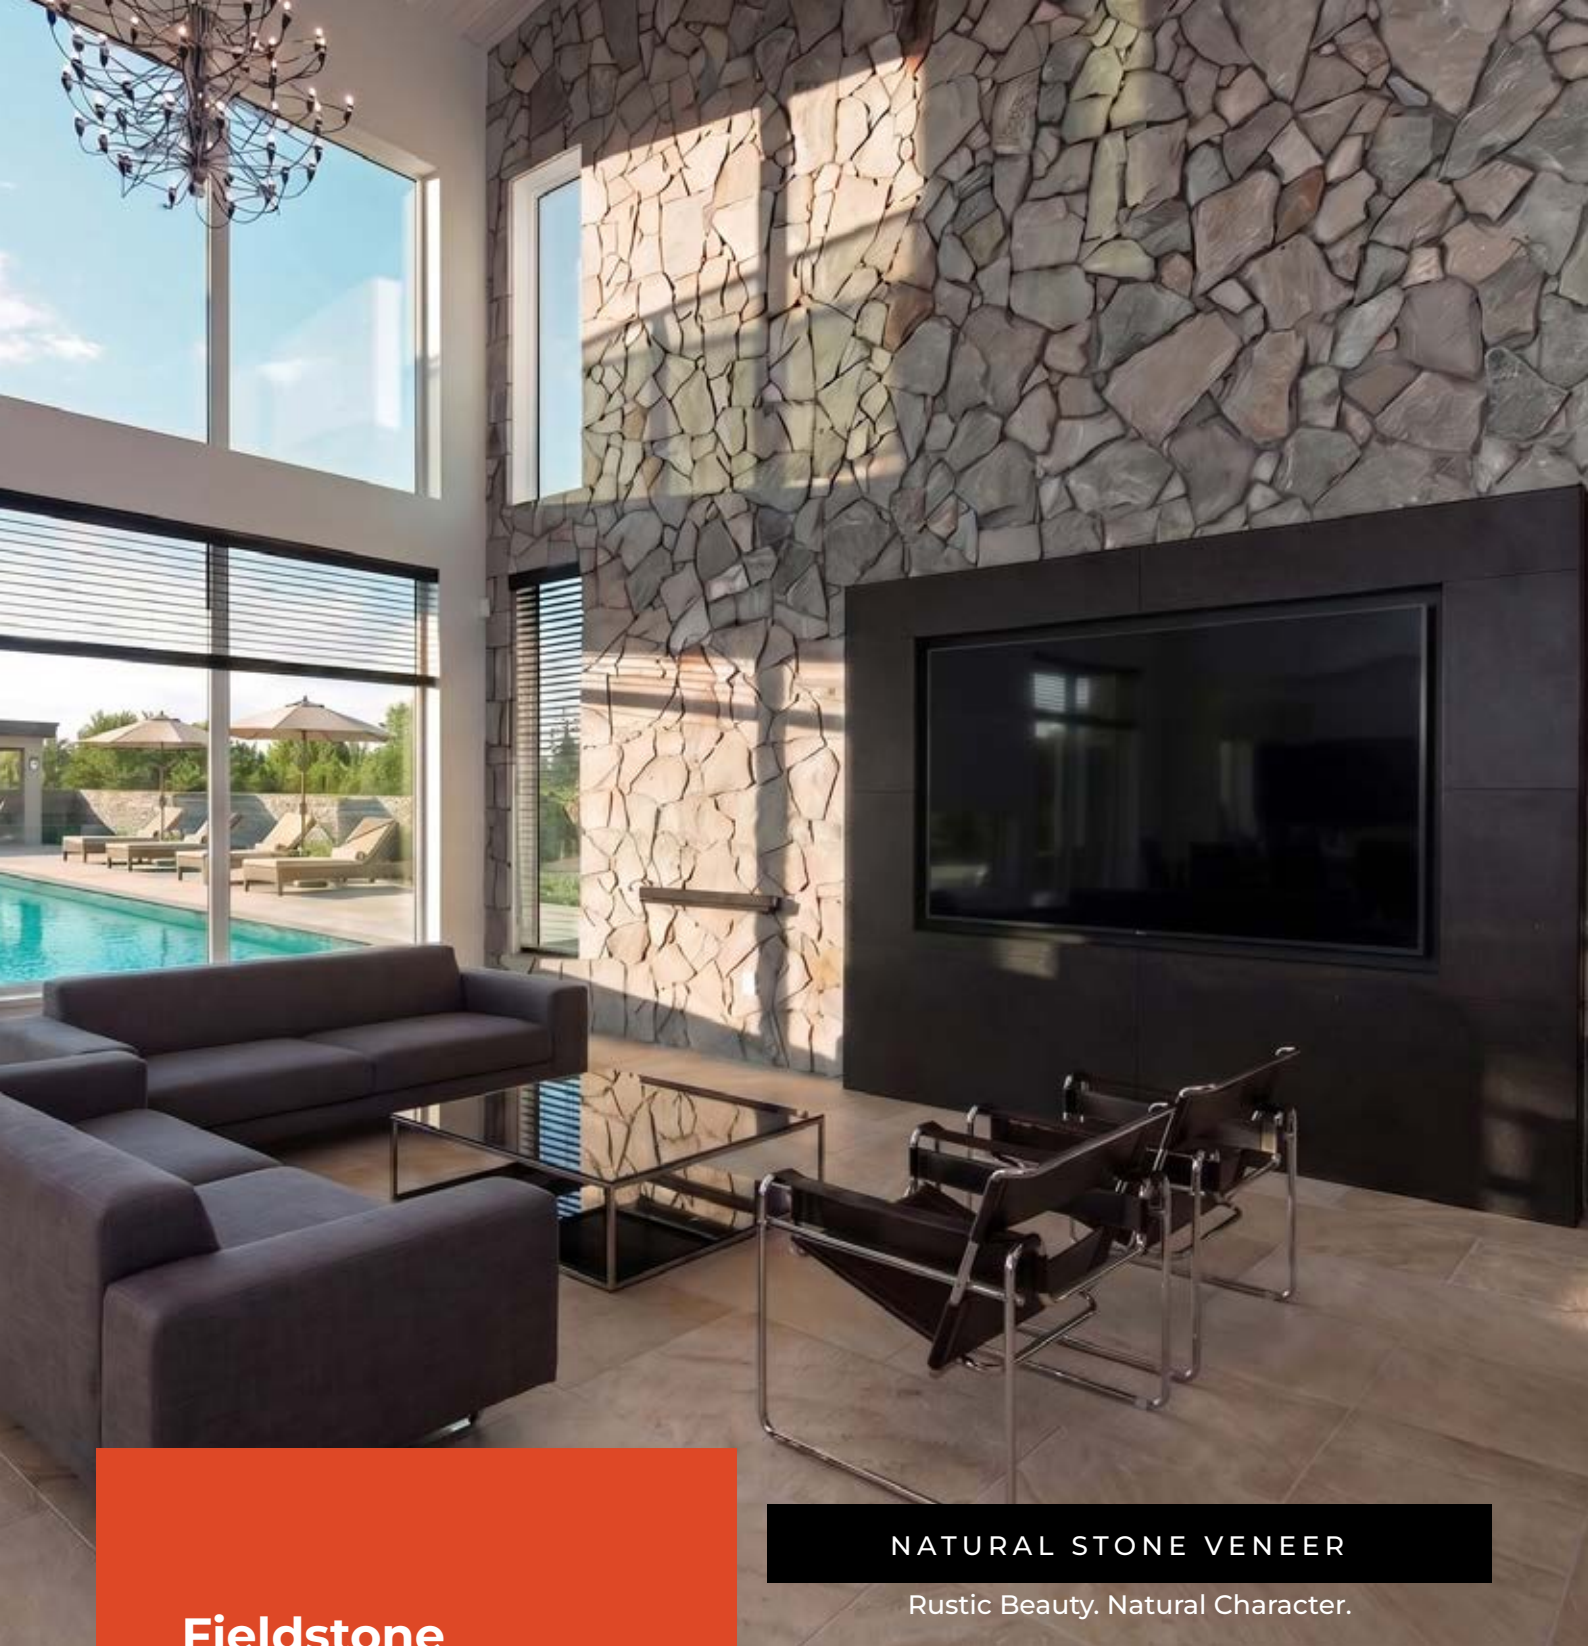

Fieldstone

Fieldstone brings timeless charm and authentic texture to any space. Inspired by the look of hand-laid natural stone, its varied shapes and rugged surfaces create a warm, inviting design with lasting appeal and dependable durability. Every piece is uniquely formed by nature, ensuring no two installations are ever the same.

NATURAL STONE VENEER

Rustic Beauty. Natural Character.

Random Profile

Varied shapes and sizes for a natural, hand-set look